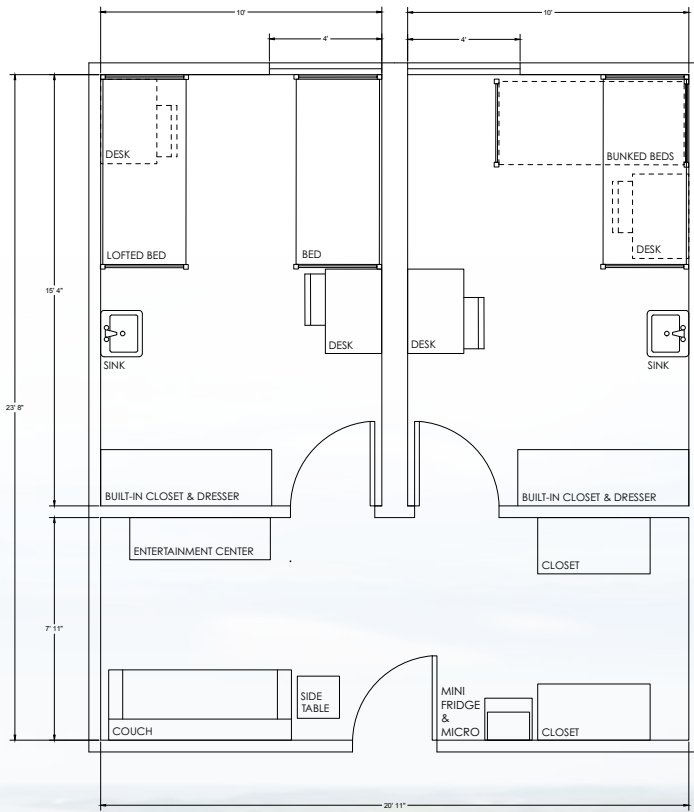

WARTBURG Hall

Room Layout Option A

4 Person Suite Style Room