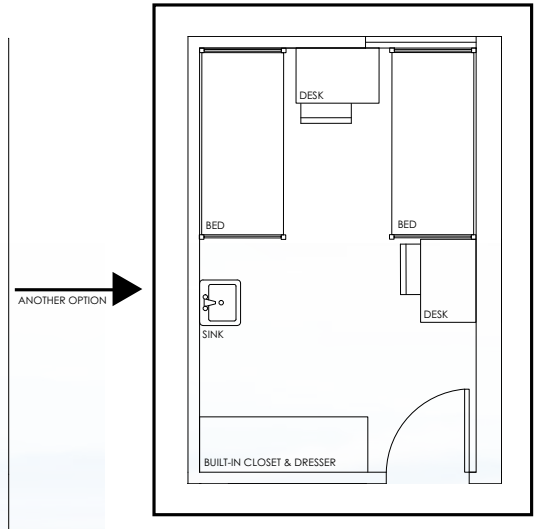

WARTBURG Hall

Room Layout Option A

4 Person Suite Style Room