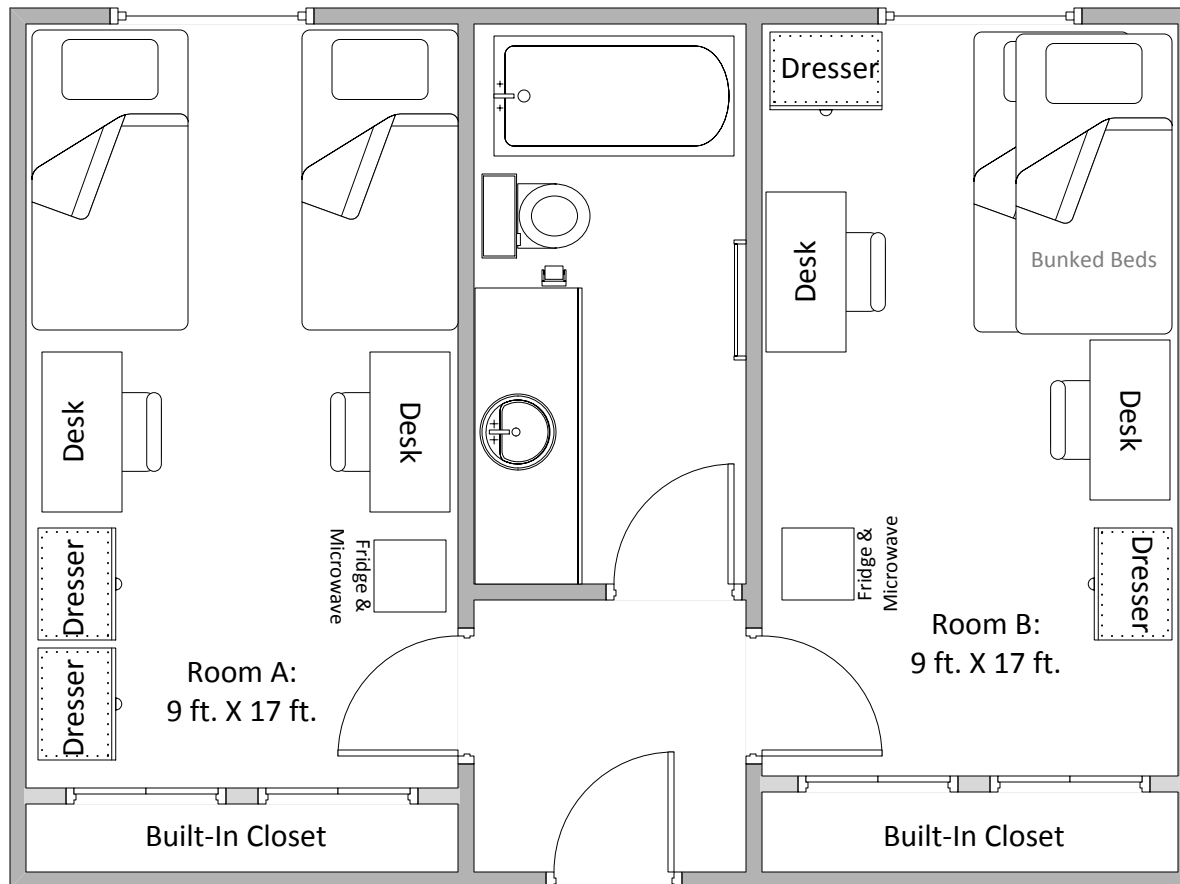

Katharine

(4 Person)

All Female

- Room sizes and styles vary
- Rooms vary from 2-4 people
- This is just a sample of a typical 4 person room
- All furniture is moveable except built in wall closets
- Hardwood floors in all rooms except bathroom

* All dimensions are approximate.